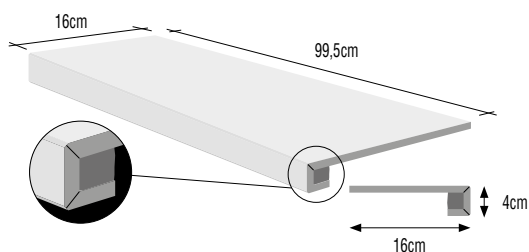

scalino

EWS10	Scalino Costa Retta White	16x99,5	6,3"x39"	738
EWS80	Scalino Costa Retta Ivory	16x99,5	6,3"x39"	738
EWS20	Scalino Costa Retta Cream	16x99,5	6,3"x39"	738
EWS60	Scalino Costa Retta Brown	16x99,5	6,3"x39"	738
EWS40	Scalino Costa Retta Ivory	16x99,5	6,3"x39"	738