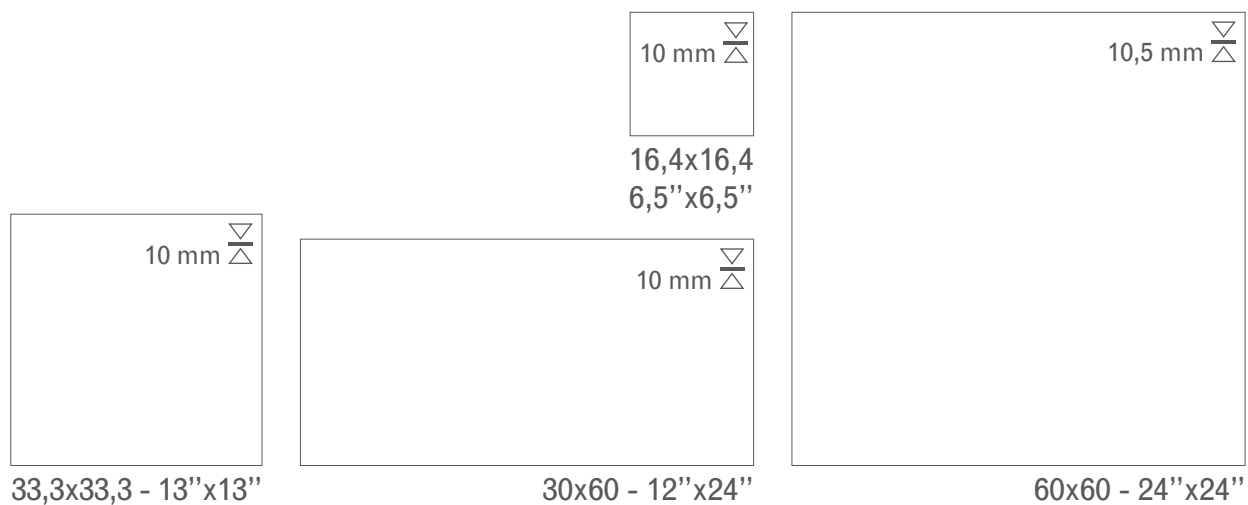

FORMATI - FORMATS

COLORI - COLORS

SUPERFICI - SURFACES

Interno - Inside
Esterno - Outside

PORCELLANATO
IMPASTO COLORATO

EN 14411 B I_a GL

Interno

Totale/Complete Totale/Absolut	PEI V	≤ 0,3 %	Resiste/Resists Resiste/Bestanding	40÷55 N/mm²	Non gelive/Frost Proof Ingelif/Frostsicher	7	R 9	3			
						ASTM					
Totale/Complete Totale/Absolut	PEI V	≤ 0,3 %	Resiste/Resists Resiste/Bestanding	40÷55 N/mm²	Non gelive/Frost Proof Ingelif/Frostsicher	≥ 0,60		R 10	C	7	3

Esterno