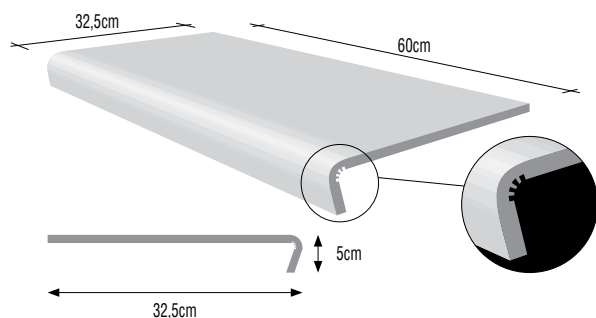

scalino

- **KY620S** Key Beige Scalino OUT 60x32,5x5 24"x17,7"x2" **595**
- **KY690S** Key Green Scalino OUT 60x32,5x5 24"x17,7"x2" **595**
- **KY640S** Key Rust Scalino OUT 60x32,5x5 24"x17,7"x2" **595**